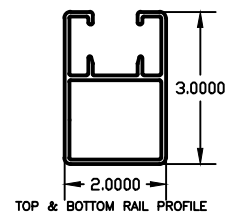

VANGUARD™
ALUMINUM FENCES

American Fence Systems Inc.
2279 South Clinton Avenue
South Plainfield, N.J. 07080

DRAWING
TYPE: LANGUARD
STYLE: HORIZONTAL PRIVACY GATE
HEIGHT: 4'x6'

DATE	DWG NO	REV
06/02/23	LTGHP46G	
SCALE	SHEET	