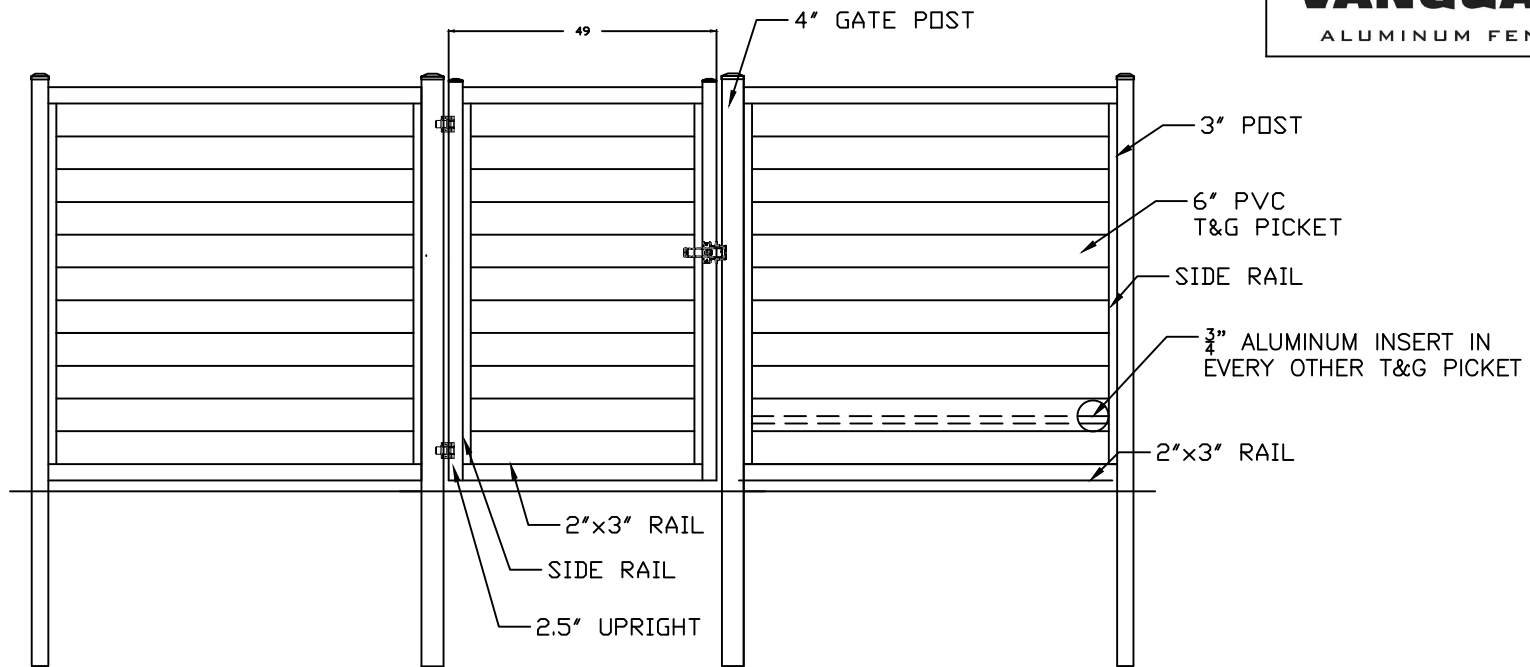

VANGUARD™
ALUMINUM FENCES

American Fence Systems Inc.
2279 South Clinton Avenue
South Plainfield, N.J. 07080

DRAWING
TYPE: LANGUARD
STYLE: HORIZONTAL PRIVACY GATE
HEIGHT: 4'x6'

DATE	DWG NO	REV
06/02/23	LTGHP46G	
SCALE	SHEET	