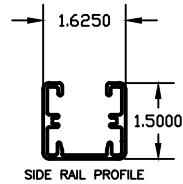

VANGUARD™
ALUMINUM FENCES

American Fence Systems Inc.
2279 South Clinton Avenue
South Plainfield, N.J. 07080

DRAWING
TYPE: LANGUARD
STYLE: HORIZONTAL PRIVACY GATE
HEIGHT: 4'x6'

DATE	DWG NO	REV
06/02/23	LTGHP46G	
SCALE	SHEET	