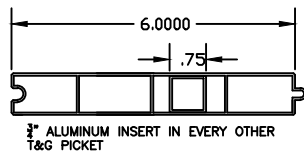

VANGUARD™
ALUMINUM FENCES

American Fence Systems Inc.
2279 South Clinton Avenue
South Plainfield, N.J. 07080

DRAWING
TYPE: LANGUARD
STYLE: HORIZONTAL PRIVACY GATE
HEIGHT: 4'x6'

DATE	DWG NO	REV
06/02/23	LTGHP46G	
SCALE	SHEET	